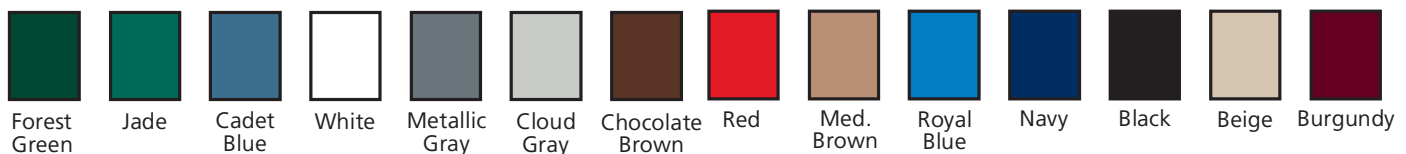

Colors Available for Proline Doors

Color shown may differ slightly from actual color. Consult factory for exact color match.