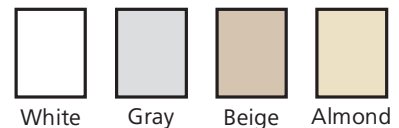

FRP Colors Available for Proline Doors